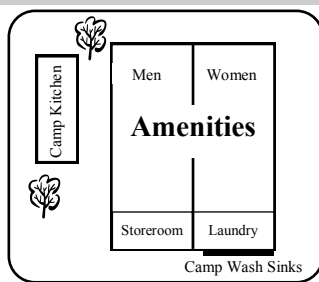

Lake Sambell Caravan Park

Park Layout

Legend:

- Clear boxes are available sites
- Shaded boxes have annual vans upon them

“Back of Park”

1	2	3	4	5	6
---	---	---	---	---	---

M
L
K
J
I
H
F/G
E
D
C
B
A

12	24
11	23
10	22
9	21
8	20
Walkway	
7	19
6	18
5	17
4	16
3	15
2	14
1	13

44	48
43	47
42	46
Van 4	Van 5

52	56
51	55
50	54
49	53

60	64
59	63
58	62
Van 8	61

Van 10	39
37	40
38	

28	32
27	31
26	30
25	29

70
Van 6
68
Van 3
67

71
72
73
74
79
80
Lakeview Villa 1
Lakeview Villa 2
77
78

“Centre of Park”

Spring Creek

Drive to town

Walk to town (15 mins)

“The Hill”

“Back of House”