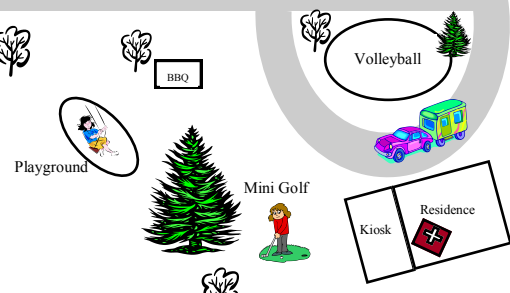

Lake Sambell Caravan Park

Park Layout

Legend:

- Clear boxes are available sites
- Shaded boxes have annual vans upon them

“Back of Park”

1	2	3	4	5	6
---	---	---	---	---	---

M
L
K
J
I
H
F/G
E
D
C
B
A

12	24
11	23
10	22
9	21
8	20
Walkway	
7	19
6	18
5	17
4	16
3	15
2	14
1	13

44	48
43	47
42	46
Van 4	Van 5

52	56
51	55
50	54
49	53

60	64
59	63
58	62
Van 8	61

Van 10	39
37	40
38	

28	32
27	31
26	30
25	29

70
Van 6
68
Van 3
67

71
72
73
74
79
80
Lakeview Villa 1
Lakeview Villa 2
77
78

“Centre of Park”

Spring Creek

Drive to town

Walk to town (15 mins)

“The Hill”

“Back of House”