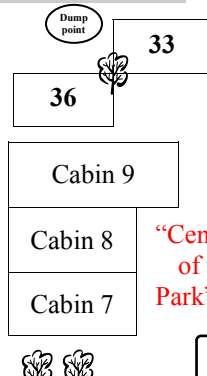

Lake Sambell Caravan Park

Park Layout

Legend:

- Clear boxes are available sites
- Shaded boxes have annual vans upon them

“Back of Park”

1	2	3	4	5	6
---	---	---	---	---	---

M
L
K
J
I
H
F/G
E
D
C
B
A

12	24
11	23
10	22
9	21
8	20
Walkway	
7	19
6	18
5	17
4	16
3	15
2	14
1	13

44	48
43	47
42	46
Van 4	Van 5

52	56
51	55
50	54
49	53

60	64
59	63
58	62
Van 8	61

Van 10	39
37	40
38	

28	32
27	31
26	30
25	29

70
Van 6
68
Van 3
67

71
72
73
74
79
80
Lakeview Villa 1
Lakeview Villa 2
77
78

“Centre of Park”