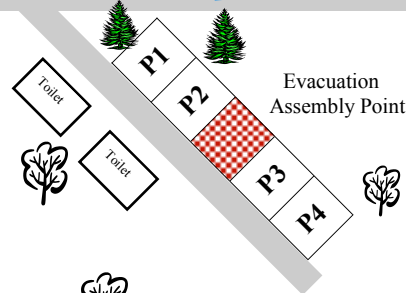

Lake Sambell Caravan Park

Park Layout

Legend:

- Clear boxes are available sites
- Shaded boxes have annual vans upon them

“Back of Park”

1	2	3	4	5	6

M
L
K
J
I
H
F/G
E
D
C
B
A

12	24
11	23
10	22
9	21
8	20
Walkway	
7	19
6	18
5	17
4	16
3	15
2	14
1	13

44	48
43	47
42	46
Van 4	Van 5

52	56
51	55
50	54
49	53

60	64
59	63
58	62
Van 8	61

Van 10	39
37	40
38	

28	32
27	31
26	30
25	29

70
Van 6
68
Van 3
67

71
72
73
74
79
80
Lakeview Villa 1
Lakeview Villa 2
77
78

“Centre of Park”

Spring Creek

Drive to town

Walk to town (15 mins)

“The Hill”

“Back of House”